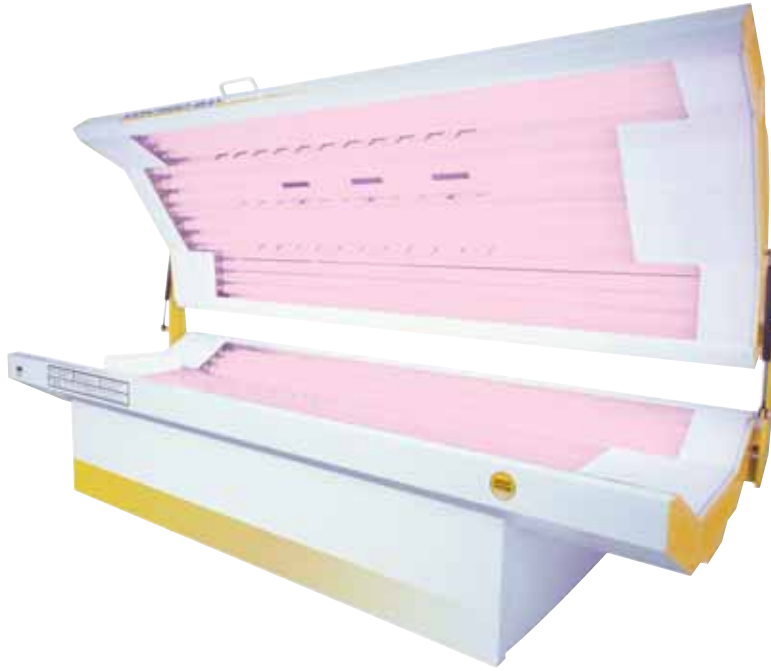

# CELEBRITY® 28

### Size

Length - 88" (7'4")  
Width - 36 1/4" (3'1/4")  
Height closed - 29"  
Height open - 46"  
Weight - 475 lbs