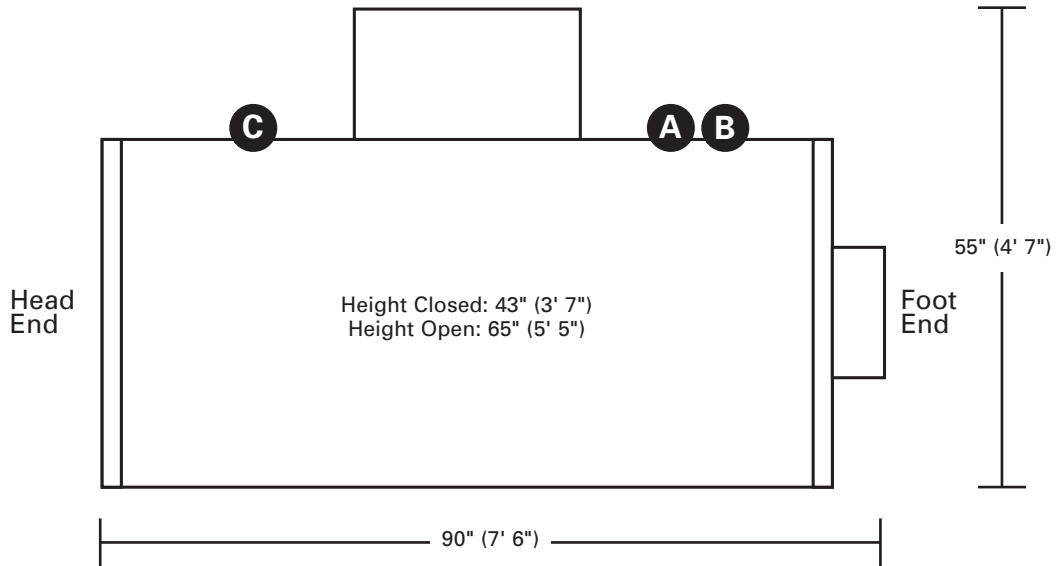

Montego Bay Viper

FOOTPRINT

1040 Wilt Avenue
Ridgefield, NJ 07657
1 800 FAST TAN
(1 800 327 8826)
pcmarketinguwe.com

Dimensions & Specifications

- A Hardwired Electrical Connection Location:**
Single phase 4 wire, 230 Volt, 50 AMP Breaker, 6 gauge wire.
- B Timer Control**
T-Max RJ 22 location for room-to-room connection
- C Exhaust Duct Location:**
10" Ducting through rear of unit. Ducting collar provided with unit. Hose or hard duct provided by customer. Unit must be vented.